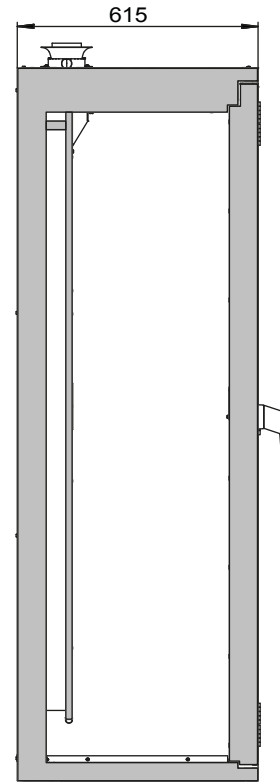

- **No unauthorised use:** doors lockable with profile cylinder (integration in an existing locking system possible)
- **easy alignment:** adjusting aids to compensate for uneven floor
- **easy mounting of connecting pipes and gas fittings:** large interior height (1890 mm), many lead-through possibilities on the top of the cabinet
- **ventilation:** integrated air ducts ready for connection (DN 75) to a technical exhaust, even ventilation inside the cabinet
- **tested and certified:** according to the stricter GS principles

Available equipment:

- Comfort interior equipment – complete with mounting rails, rolling ramp (L = 350 mm) with pneumatic damper, cylinder retainer and matching tension belts
- standard interior equipment – complete with mounting rails, rolling ramp, cylinder retainer and matching tension belts
- cylinder retainer – variable installation in the cabinet, flexibly adjustable in depth, across the entire width of the cabinet
- sateral cylinder retainer – for two 10-litre cylinders, alternatively in height adjustable version (no tools required)

Dimensions

Width (external)	1398.00 mm
Depth (external)	615.00 mm
Height (external)	2050.00 mm
Width (internal)	1245.00 mm
Depth (internal)	400.00 mm
Height (internal)	1858.00 mm

The available internal dimensions can vary depending on the interior equipment package.

General Information

x 50-litre gas cylinders	4 piece
Door opening angle	180.00°
Depth with open doors	1337 mm
Customs tariff number	94032080

Front view

Side view

Top view