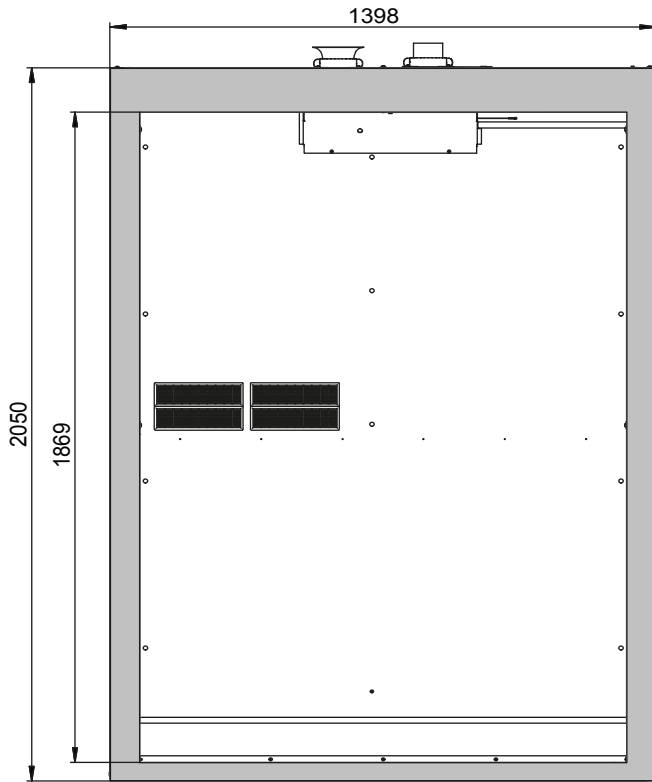

Dimensions

Width (external)	1398.00 mm
Depth (external)	615.00 mm
Height (external)	2050.00 mm
Width (internal)	1245.00 mm
Depth (internal)	400.00 mm
Height (internal)	1858.00 mm

The available internal dimensions can vary depending on the interior equipment package.

Weight / Load

Weight without interior equipment	690 kg
Distributed load	571.00 kg/m ²
Maximum load	600 kg

Ventilation

Extraction air	75 DN
minimum exhaust air quantity 10 times	9 m ³ /h
minimum exhaust air quantity 120 times	111 m ³ /h
Lead-through possibilities	72

General Information

x 50-litre gas cylinders	4 piece
Door opening angle	180.00°
Depth with open doors	1337 mm
Customs tariff number	94032080

Front view

Side view

Top view